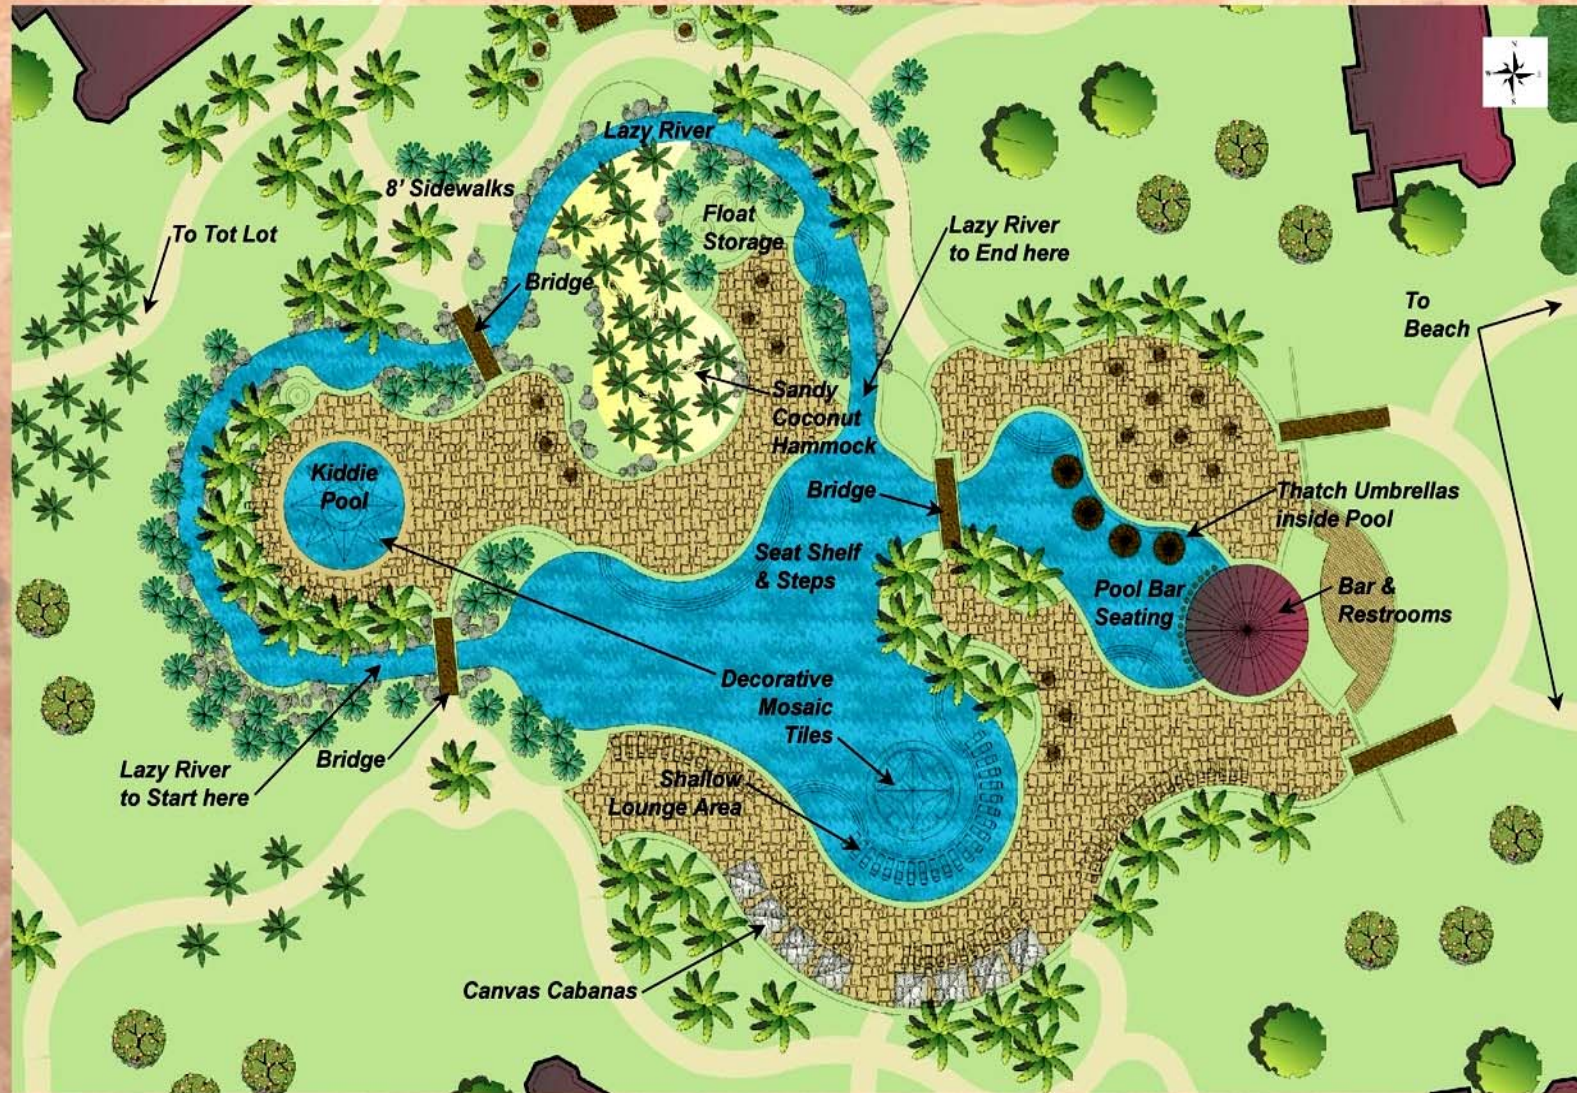

Beach Condo South Lazy River & Pool

Active Informal Pool

Sheet 4 of 9

Ara Macao
Belize

WITKIN DESIGN GROUP
LANDSCAPE ARCHITECTURE
16853 NE 2ND AVENUE
SUITE 305
NORTH MIAMI BEACH, FL 33162